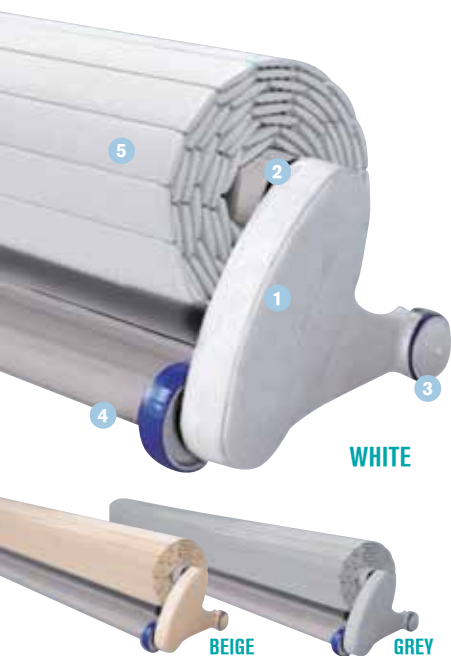

For pools from 2.5 x 3 m up to 5 x 11 m + Ø 3 m step unit.

WHITE

BEIGE

GREY

- 1 Single block frame available in several colours to harmonise the roller with the cover.
- 2 Tubular motorisation powered by high performance photovoltaic solar cells.
- 3 Polymer blue, anti-marking wheels with a brake and a stop used to mark the roller's initial position.
- 4 Lacquered aluminium central cross piece allowing water to drain into the pool.
- 5 Cover composed of opaque PVC or polycarbonate solar slats fitted with locking kits. Slats available in several colors for perfect matching with the Moove'O® roller.