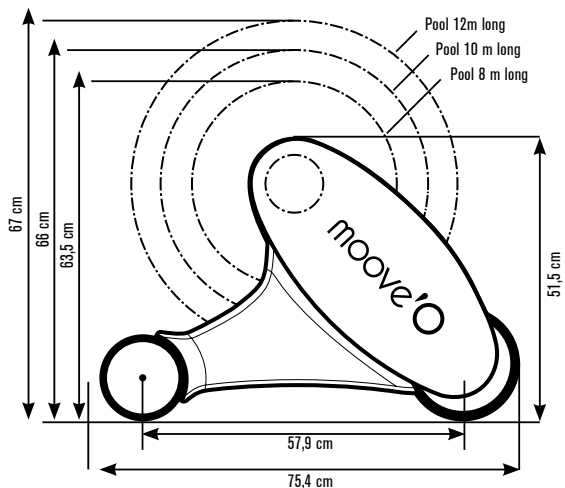

For pools from 2.5 x 3 m up to 5 x 11 m + Ø 3 m step unit.

WHITE

BEIGE

GREY

- 1 Single block frame available in several colours to harmonise the roller with the cover.
- 2 Tubular motorisation powered by high performance photovoltaic solar cells.
- 3 Polymer blue, anti-marking wheels with a brake and a stop used to mark the roller's initial position.
- 4 Lacquered aluminium central cross piece allowing water to drain into the pool.
- 5 Cover composed of opaque PVC or polycarbonate solar slats fitted with locking kits. Slats available in several colors for perfect matching with the Moove'O® roller.